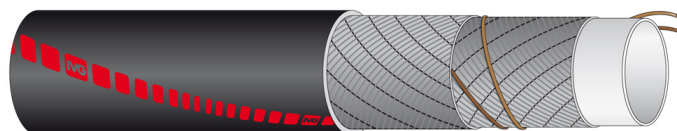

code	inside diameter		outside diameter		working pressure		burst pressure		weight nominal		length max	
	mm	inch	mm	inch	bar	psi	bar	psi	kg/m	lbs/ft	m	ft
1150685	76	3	94	3,70	6	90	18	270	2,84	1,91	60	200
1392050	90	3-35/64	103	4,06	6	90	18	270	2,30	1,55	60	200
1405926	102	4	112	4,41	5	75	15	225	1,94	1,30	60	200
1382624	102	4	120	4,73	5	75	15	225	3,82	2,57	60	200
1382829	102	4	122	4,81	6	90	18	270	4,31	2,90	60	200
1352555	110	4-21/64	123	4,85	6	90	18	270	2,80	1,88	60	200

EN

Hose with white tube for delivery of dry abrasive materials

Standards: Reg. EC 1935/04 and 2023/06. Phthalates free. FDA tit.21 art.177.2600 dry foods. BfR XXI Cat.4.

Application: softwall hose with anti abrasive white tube, suitable to convey with pneumatic systems abrasive foodstuff, dust, and PVC grains that must not be stained.

Not suitable for ATEX environments.

Temperature: from -30°C (-22°F) to +70°C (+158°F).

Construction

Tube: white, smooth NR/SBR rubber, resistant to abrasive dust and foodstuff.

Reinforcement: high strength synthetic plies and embedded copper wires.

Cover: black, smooth (wrapped finish), electrically conductive EPDM rubber.

Branding: red transfer "IVG TRUCK (family logo)..."

Also available upon request: 1. Different diameters. 2. Different working pressures. 3. Don bd with EPDM blue cover.